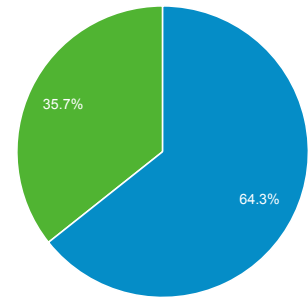

Oct 1, 2014 - Dec 31, 2014

Audience Overview

All Sessions
100.00%

Overview

Sessions
25,250

Users
17,982

Pageviews
89,851

Pages / Session
3.56

Avg. Session Duration
00:03:55

Bounce Rate
44.95%

% New Sessions
64.14%

■ New Visitor ■ Returning Visitor

Language	Sessions	% Sessions
1. en-us	16,991	67.29%
2. ar	3,982	15.77%
3. en-gb	1,552	6.15%
4. ar-ae	829	3.28%
5. fr	482	1.91%
6. ar-sa	381	1.51%
7. ar-eg	198	0.78%
8. en	194	0.77%
9. pt-br	93	0.37%
10. ru	67	0.27%