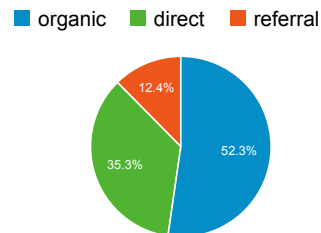

NCEMA Web Statistics

Apr 1, 2014 - Jun 30, 2014

All Sessions
100.00%

+ Add Segment

Visits

Avg. Visit Duration

Visits by Traffic Type

Visits

31,374
% of Total: 100.00% (31,374)

Avg. Time on Page

00:01:36
Site Avg: 00:01:36 (0.00%)

% New Visits

66.07%
Site Avg: 66.07% (0.00%)

Visits by Browser

Browser	Sessions
Internet Explorer	11,382
Chrome	9,316
Safari	6,415
Firefox	2,114
Android Browser	1,099
BlackBerry	573
Safari (in-app)	181
Opera Mini	115
Opera	78
UC Browser	28

Visits and Avg. Visit Duration by Country / Territory

Country / Territory	Sessions	Avg. Session Duration
United Arab Emirates	26,586	00:04:23
Saudi Arabia	797	00:01:50
United States	502	00:02:36
Egypt	386	00:02:35
India	384	00:02:11
United Kingdom	304	00:02:40
Jordan	187	00:03:15
Algeria	163	00:01:53
Oman	153	00:03:14
Morocco	118	00:01:07